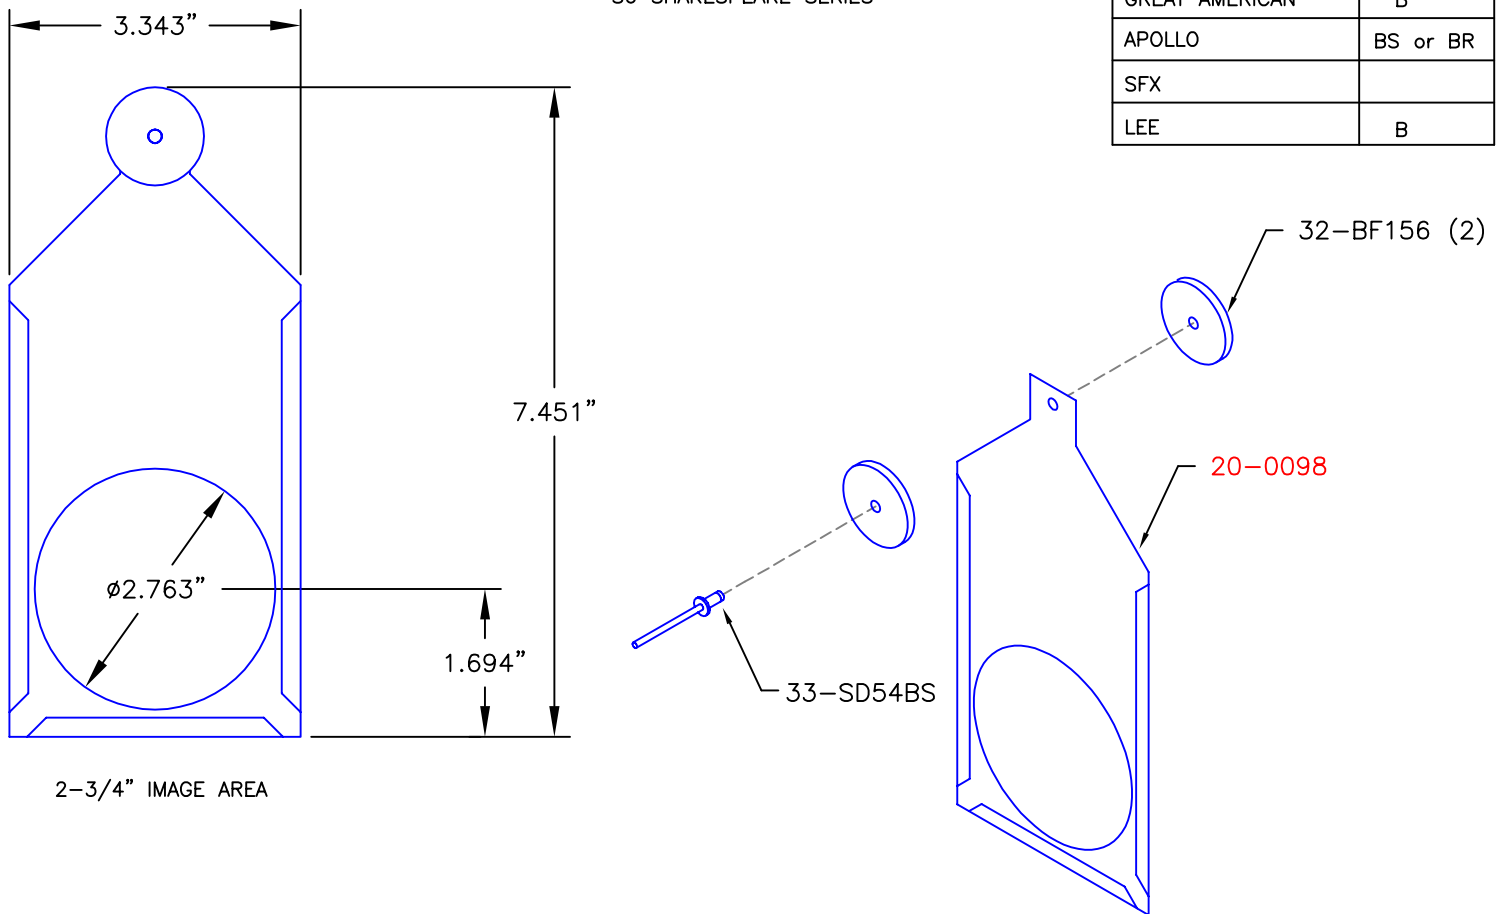

360/360Q PATTERN HOLDER

Catalog No:	Assy No:	Description:	Revision:	Section:
360-PH		360/360Q PATTERN HOLDER	C	9.4.3

Color Code: ● = Object ● = MFG. Number-Not for Sale ● = Obsolete ● = Part Number/Note **Bold** = Sub-Assembly

ALTMAN 360
PATTERN HOLDER

MANUFACTURER	SIZE
ROSCO	B
GREAT AMERICAN	B
APOLLO	BS or BR
SFX	
LEE	B

FOR USE IN ALTMAN FIXTURES:
360/360Q SERIES
4.5Z SERIES
S6 SHAKESPEARE SERIES

ALTMAN

Altman Stage Lighting Co. Inc.
57 Alexander St., Yonkers, NY, 10701
Ph: (914) 476-7987 Fax: (914) 963-7304
<http://www.altmanltg.com>